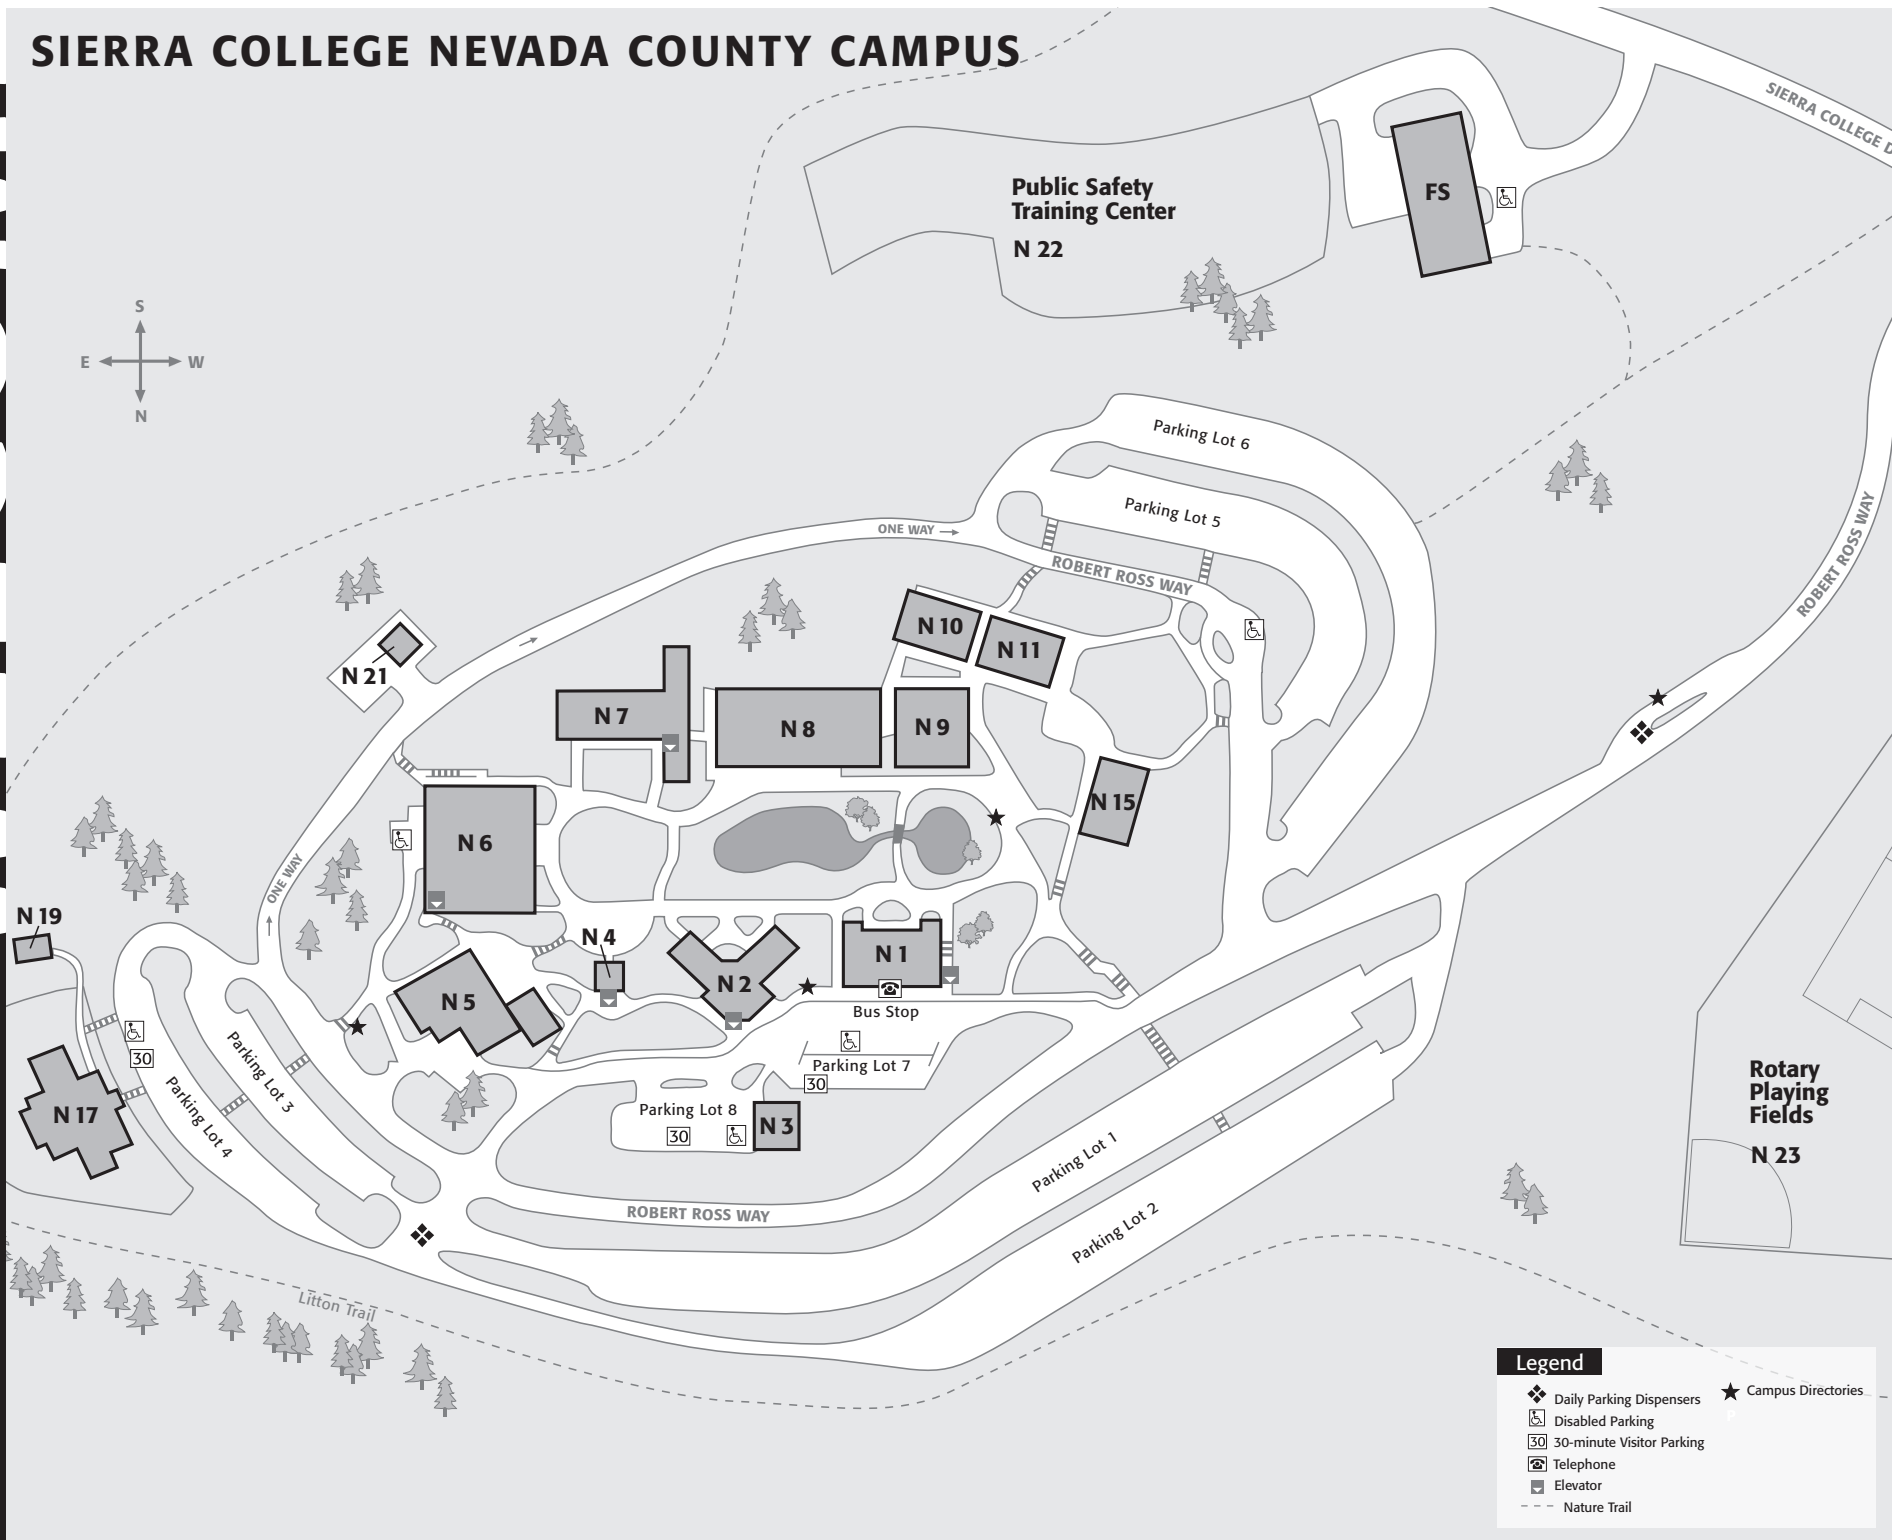

## SIERRA COLLEGE NEVADA COUNTY CAMPUS

- Legend**
- ◆ Daily Parking Dispensers
  - ★ Campus Directories
  - ♿ Disabled Parking
  - 30 30-minute Visitor Parking
  - ☎ Telephone
  - ⬆ Elevator
  - - - Nature Trail

## Campus Locations

**Rocklin Campus**  
5000 Rocklin Road  
Rocklin, CA 95677  
(916) 624-3333

**Nevada County Campus**  
250 Sierra College Drive  
Grass Valley, CA 95945  
(530) 274-5300

**Tahoe-Truckee Campus**  
11001 College Trail  
Truckee, CA 96161  
(530) 550-2225

**Roseville Gateway Center**  
333 Sunrise Avenue  
Roseville, CA 95661  
(916) 781-6200

SIERRA COLLEGE  
NEVADA COUNTY CAMPUS