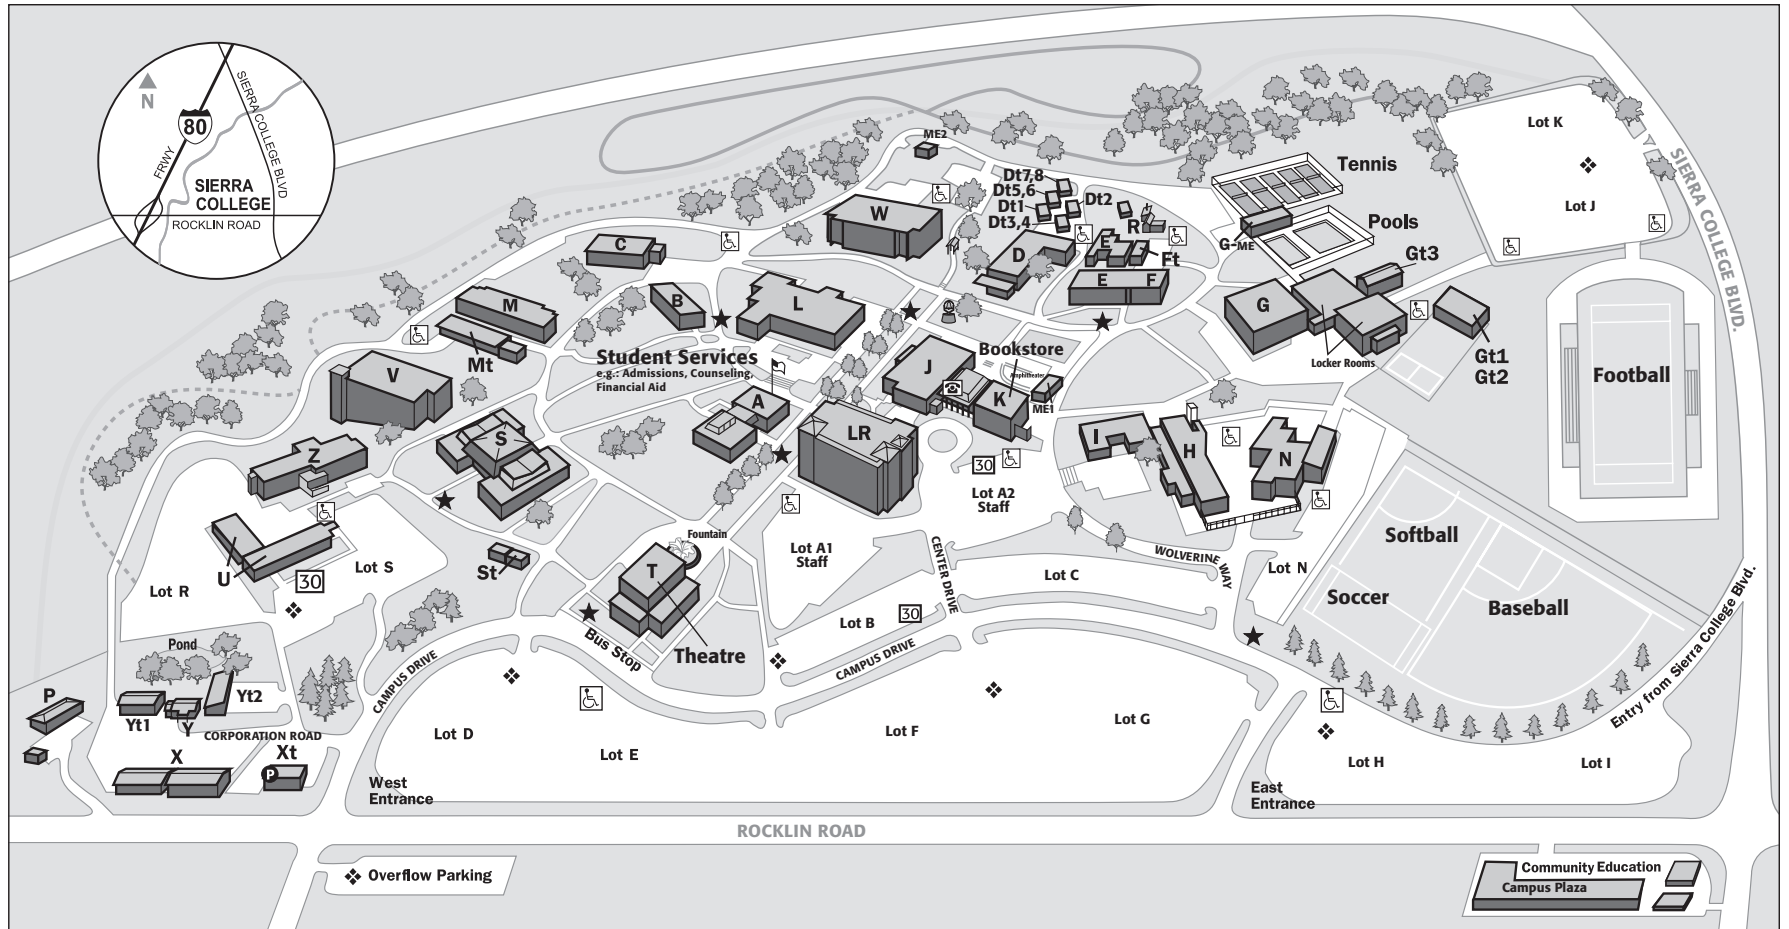

- ◆ **YOU CAN TAKE THE TEST ONLY ONE TIME.**
- ◆ Please know your Student Identification Number for the test.
- ◆ Please plan about two hours for testing.
- ◆ **Arrive early to find the testing site. Testing sessions will start on time.**
- ◆ Room L-181 is located in the Winstead Center.
- ◆ **All assessment results will only be given to the student in person.**
- ◆ Contact the Assessment Center at (916) 660-7430 with any questions.
- ◆ Parking permits are required Monday through Friday from 7:00 a.m. to 11:00 p.m. You can purchase a permit for \$1.00 at ticket dispensers in the parking lots.

Sierra College Rocklin Campus Map

5000 Rocklin Road, Rocklin, CA 95677

Map Key

- A** Lee Hall—Administration
- B** Carner Hall—Business & Technology
- C** Classrooms
- D** Walker Hall—Music
- Dt** ESL
- E** Art
- F** Human Environmental Sciences
- Ft** Physical Education & Athletics Division office
- G** Gymnasium, locker rooms
- G-ME** . Offices
- Gt 1** . Cardio Room
- Gt 2** . Classrooms
- Gt 3** . Weight Room
- H** Construction Technology/Metals
- I** Agriculture, Forestry

- Daily Parking Dispensers ❖
- Disabled Parking ♿
- 30-minute Parking 30
- Telephone ☎
- Nature Trail -----
- Secret Ravine -----
- Cross-Country Trail -----
- Campus Directories ★
- Police Services P