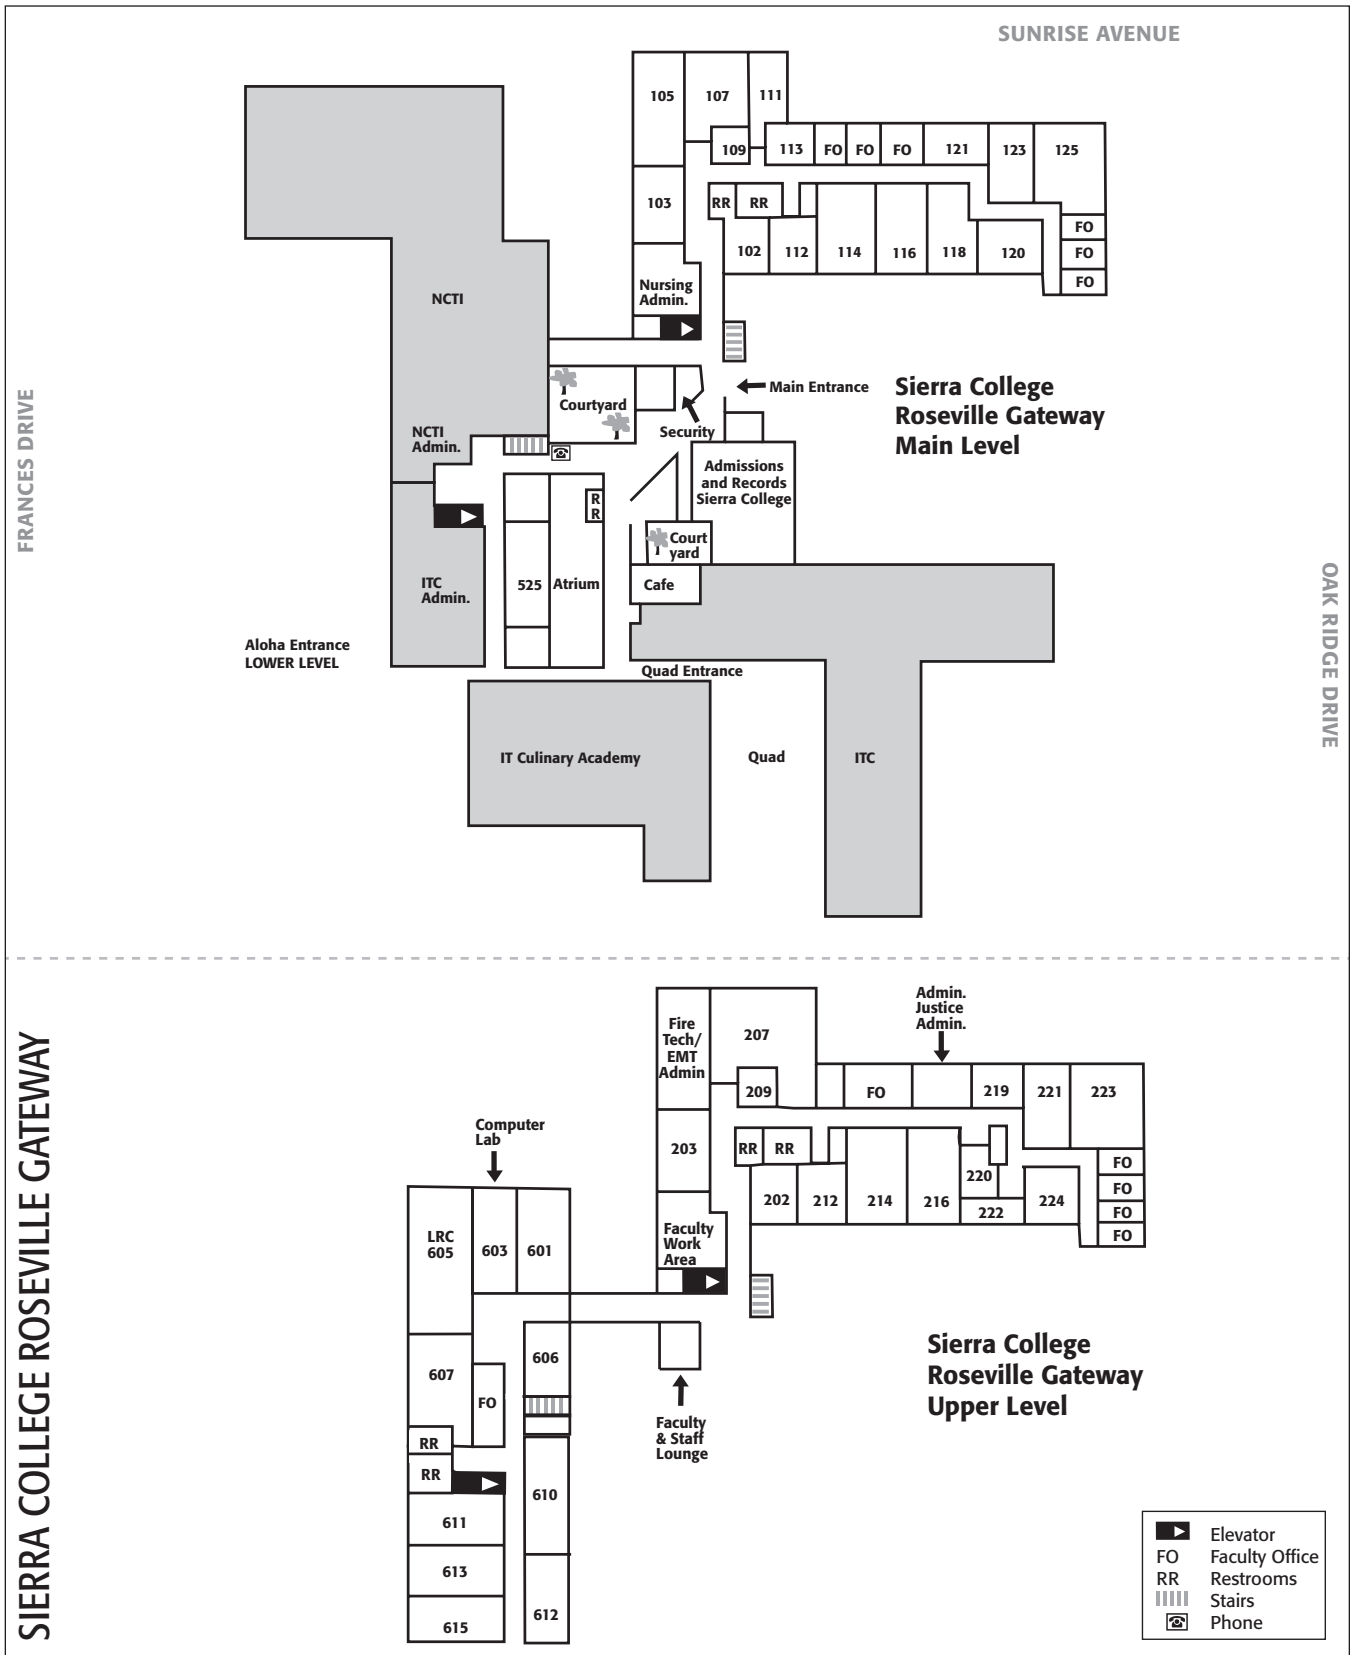

Sierra College Roseville Gateway Center Map

333 Sunrise Avenue, Roseville, CA 95661

Sierra College Roseville Gateway Center Map

333 Sunrise Avenue, Roseville, CA 95661