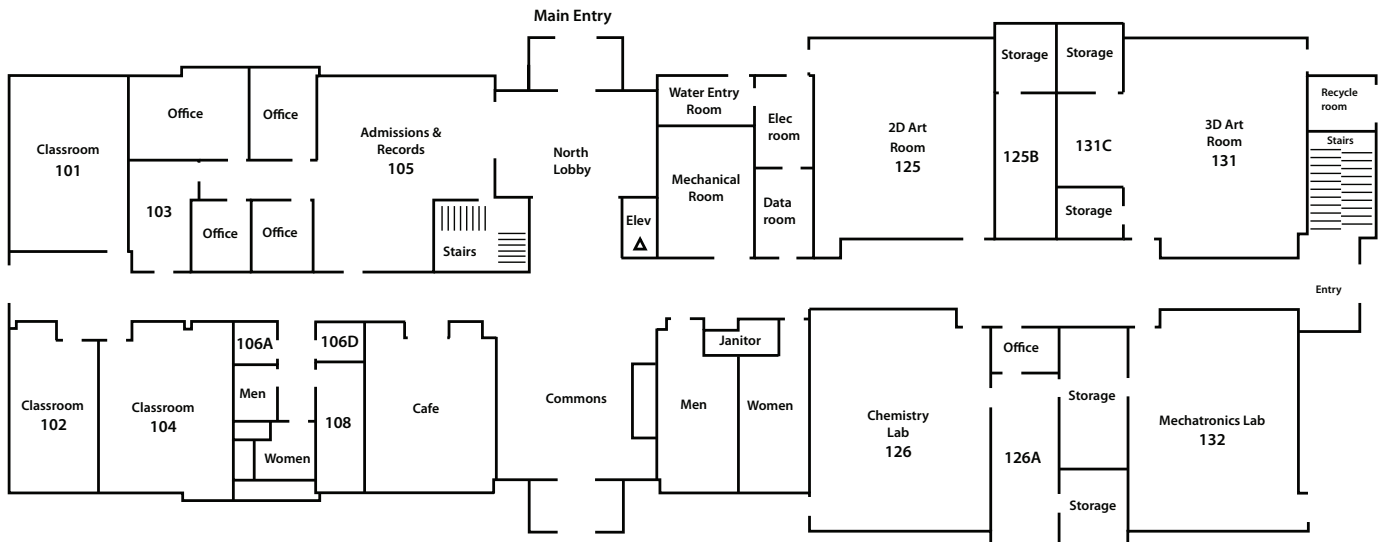

SIERRA COLLEGE TAHOE-TRUCKEE CAMPUS

11001 College Trail, Truckee CA 96161 (530) 550-2225

www.sierracollege.edu

FIRST FLOOR

SECOND FLOOR