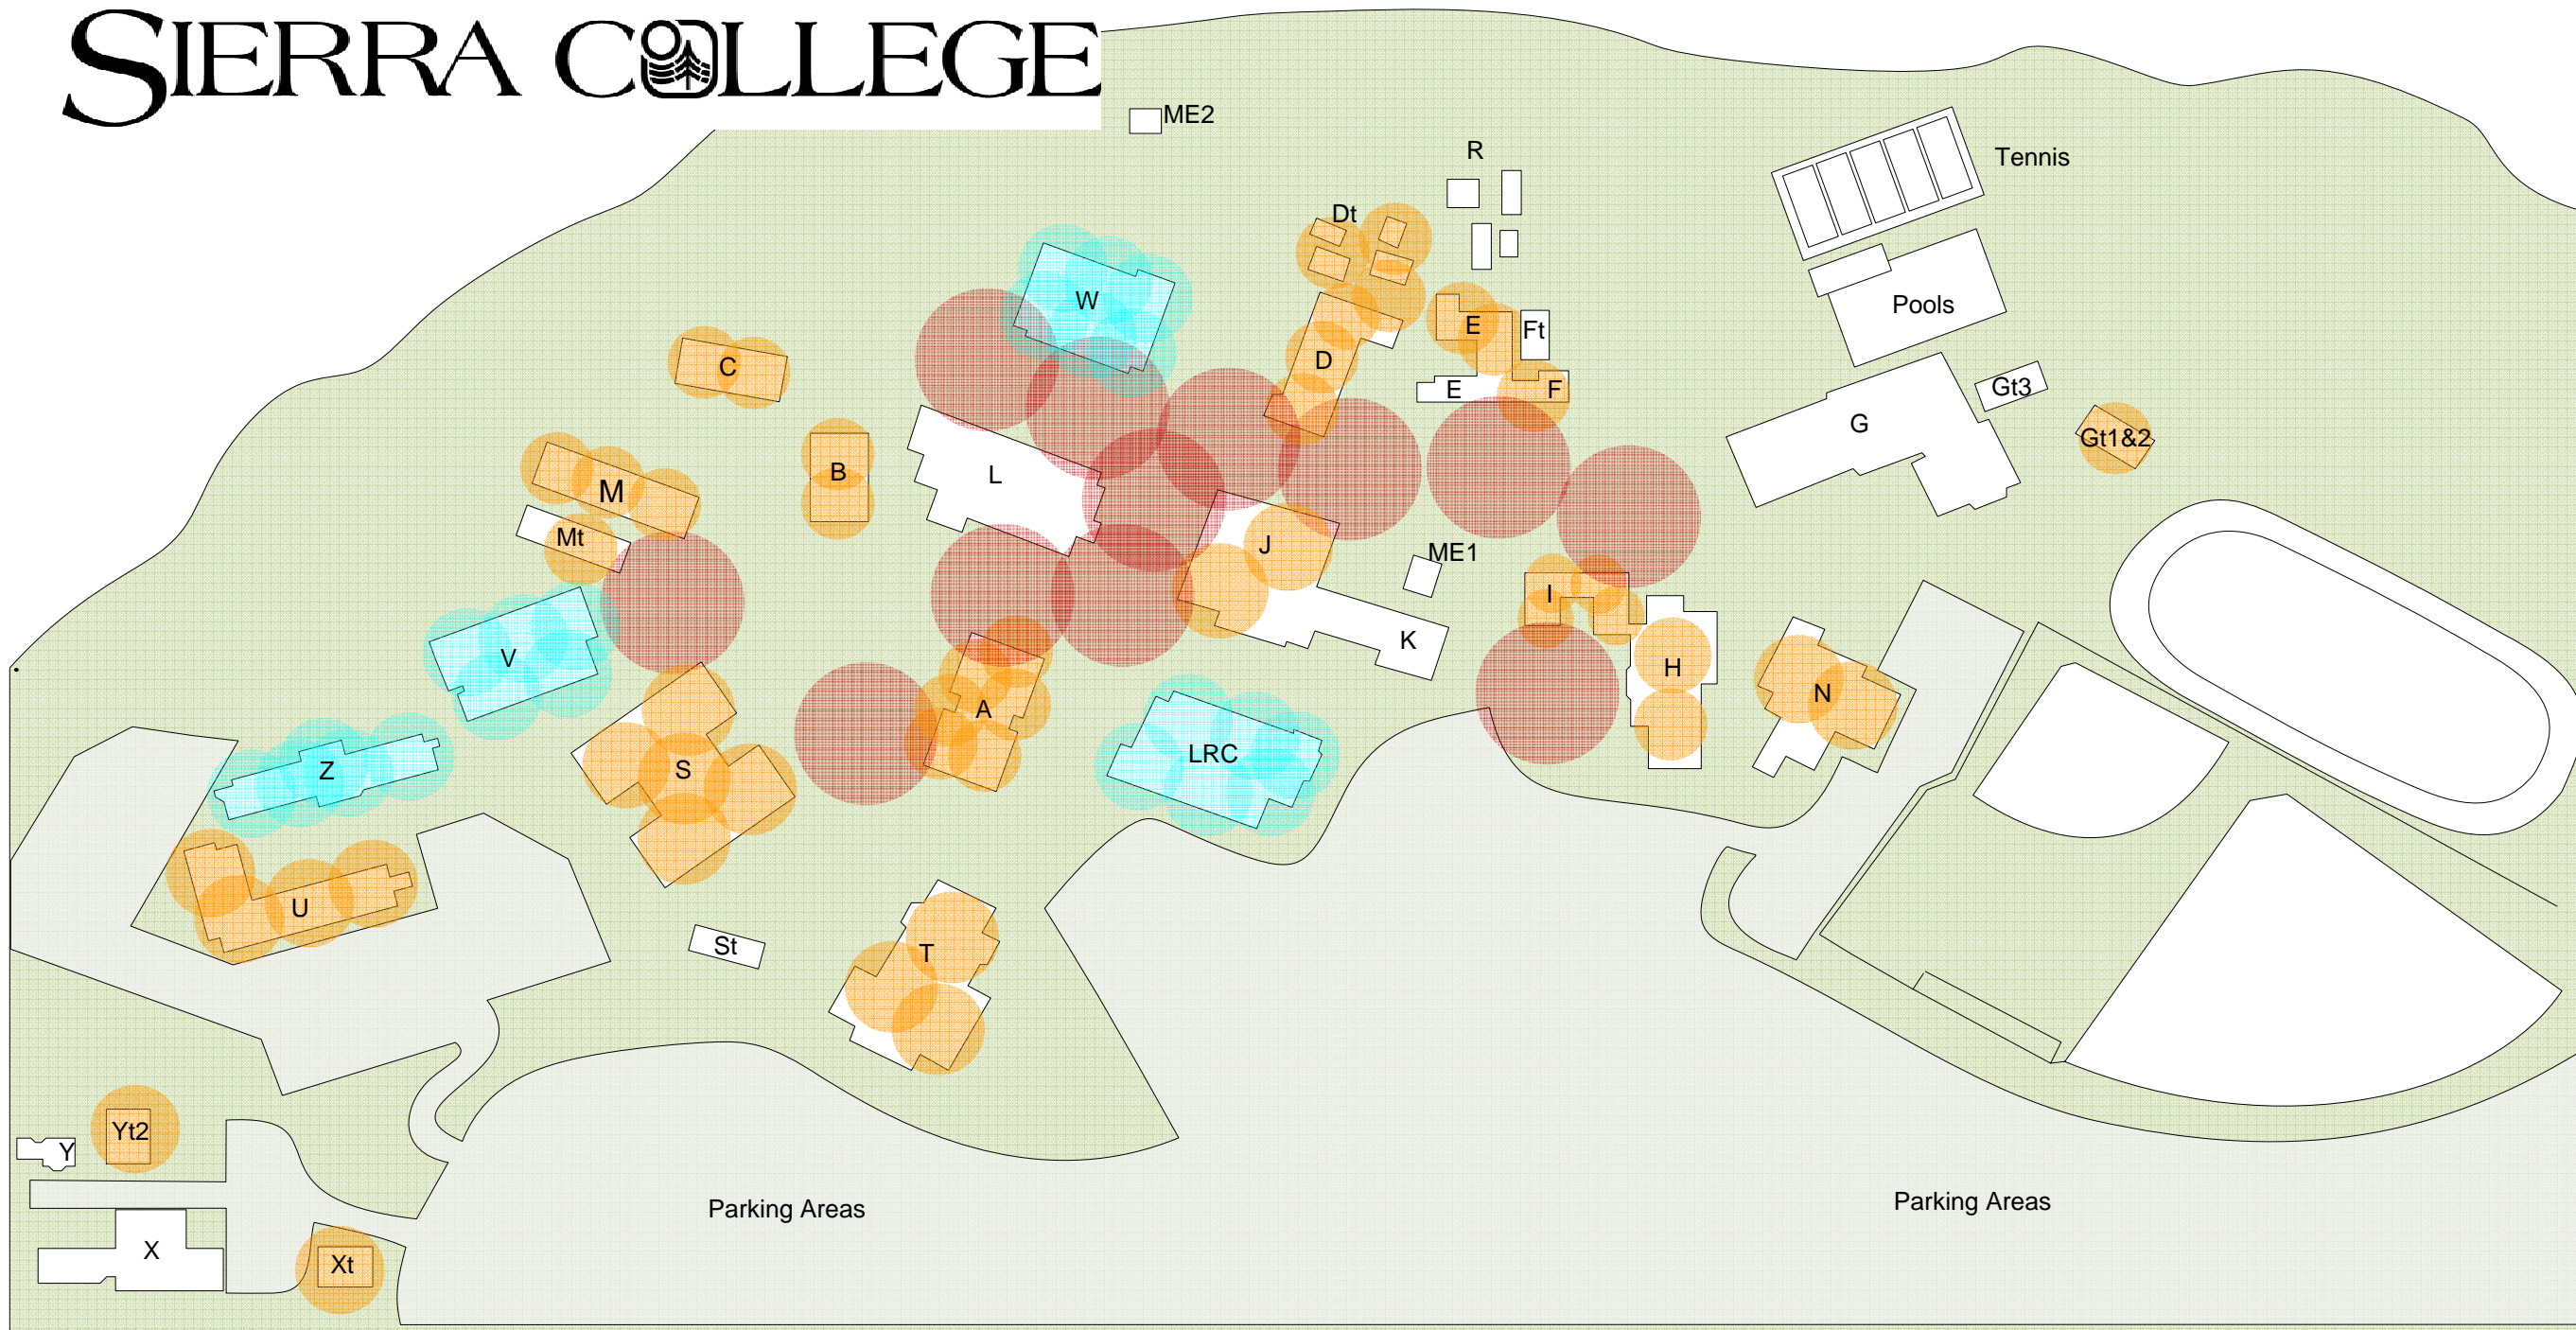

# SIERRA COLLEGE

## Legend

	Outdoor Coverage
	Indoor Coverage
	Mutli-Floor Indoor Coverage

A	Administration	I	Agriculture/Forestry	U	Residence Hall
B	Business & Technolgy	J	Campus Center/Cafe	V	Math & Technology
C	Classrooms	K	Bookstore	W	Weaver Hall
D	Music	L	Admissions	X	Warehouse, Printing, Maintenance
Dt	ESL	LR	Library/Learning Center	Xt	Police Services
E	Art	M	Classrooms	Y	Facilities
F	Human Environment Science	ME 1,2	Mechanical Rooms	YT2	Grounds
Ft	Phys. Ed/Athletics	Mt	Classrooms/Offices	Z	Residence Hall
G	Gymnasium	N	Automotive Technology		
G-ME	Offices	P	Child Development		
Gt 1	Cardio Room	R	Greenhouse		
Gt 2	Classrooms	S	Natural History		
Gt 3	Weight Room	St	Classrooms		
H	Construction Tech/Metals	T	Theatre		